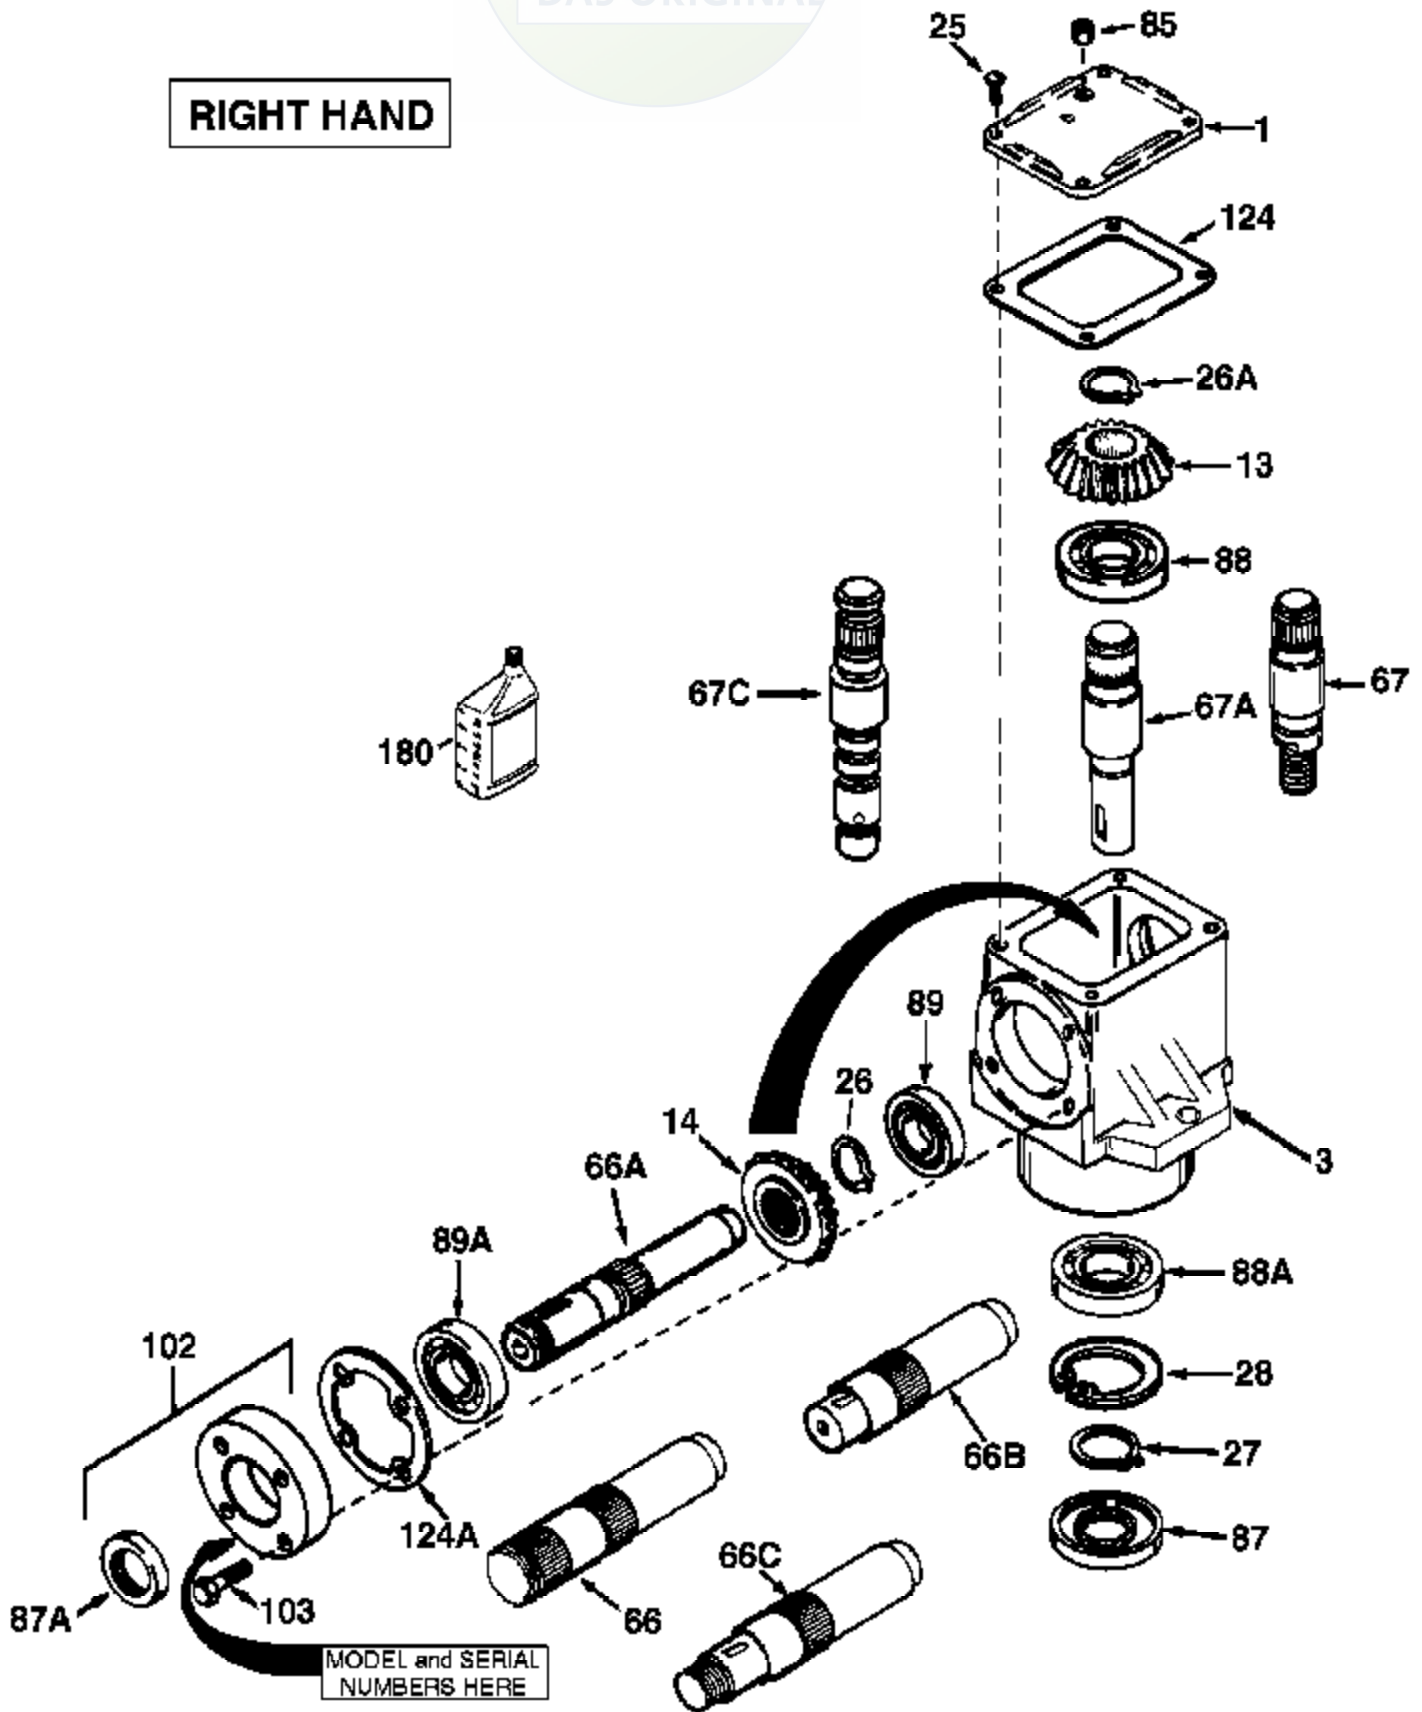

RIGHT HAND

Ref #	Part Number	Qty	Description
1	772067	1	Right Angle Drive Head Cover
3	770092A	1	Right Angle Drive Housing
13	778382	1	Bevel Gear (18T)
14	778391	1	Bevel Gear (15T)
25	792025	4	Screw 10-24 x 1/2"
26A	792125	1	Retainer Ring
26	788018	1	Retainer Ring
27	788019	1	Retainer Ring
28	792119	1	Snap Ring
66	776040A	1	Input Shaft (4-1/2" long)
67	776450	1	Output Shaft (4-15/32" long)
85	792039	1	Pipe Plug 1/8-27
87	788029A	1	Oil Seal
89	780024	1	Ball Bearing (.7495)
89A	780034	3	Ball Bearing (.8745)
124	788028	1	Gasket